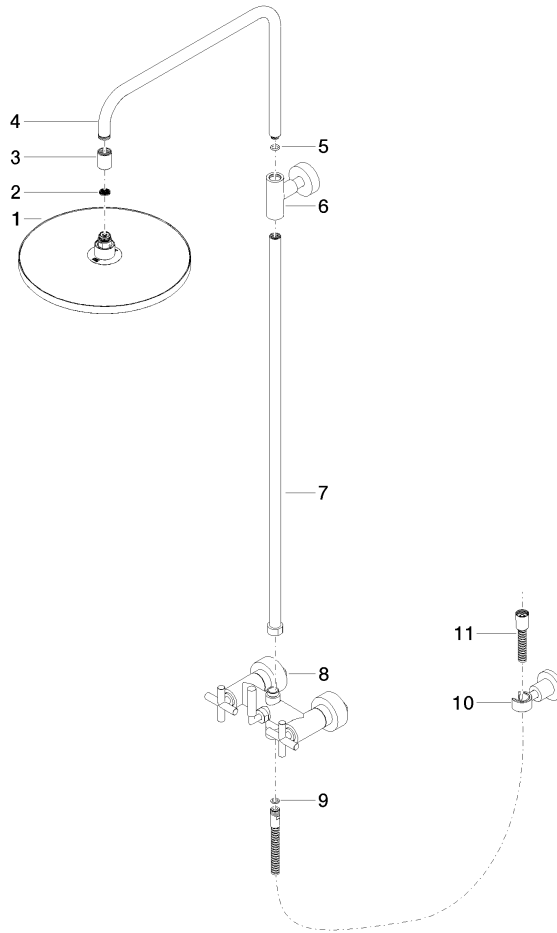

26 623 892

- shower with fixed riser projection 420mm
- overhead shower: rain flow
- rain shower Ø 300 mm
- rain shower with anti-scale system
- max. rainshower flow 6.8 l/min
- Function from: 6.5 l/min
- rotary diverter for fixed-riser shower/hand shower
- height of fittings up to rain shower (bottom edge) 1007mm
- height of fittings up to top edge of elbow 1167mm
- rosette for shower holder Ø 55mm
- rosette for wall mounting Ø 57mm
- rosette for shower mixer Ø 65mm
- gauge 150 mm - 13 mm
- 1500 mm metal shower hose
- 1/2" connection
- Pipe diameter 20 mm
- quick clearing

This article does not include a hand shower!

Intrinsic protection against back flow.

	Chrome	26 623 892-00 0010
	Brushed Platinum	26 623 892-06 0010
	Platinum	26 623 892-08 0010
	Dark Chrome	26 623 892-19 0010
	Brushed Durabrass (23kt Gold)	26 623 892-28 0010
	Matte Black	26 623 892-33 0010
	Brushed Champagne (22kt Gold)	26 623 892-46 0010
	Champagne (22kt Gold)	26 623 892-47 0010
	Brushed Chrome	26 623 892-93 0010
	Brushed Dark Platinum	26 623 892-99 0010

26 623 892

mm [inches]
1:10

26 623 892

Parts for other finishes can be found here: Brushed Platinum

Spare parts list

No.	Item Number	Name	Quantity used	Delivery time
1	04 12 05 091 10-00	shower	1	10
2	09 23 01 039 90	sieve	1	2
3	09 24 03 177 20-00	adaptor	1	10
4	04 28 22 101 20-00	spout	1	10
5	90 14 10 011 00 90	seal	1	2
6	90 17 11 037 00-00	holder	1	10
7	90 28 22 096 00-00	pipe	1	10
8	04 17 10 020 01-00	fitting	1	10
9	90 14 20 026 00 90	seal	1	2
10	28 050 892-00	TARA Wall bracket - Chrome	1	10
11	28 304 970-00	Metal shower hose 1/2" x 3/8" x 1500 mm - Chrome	1	2