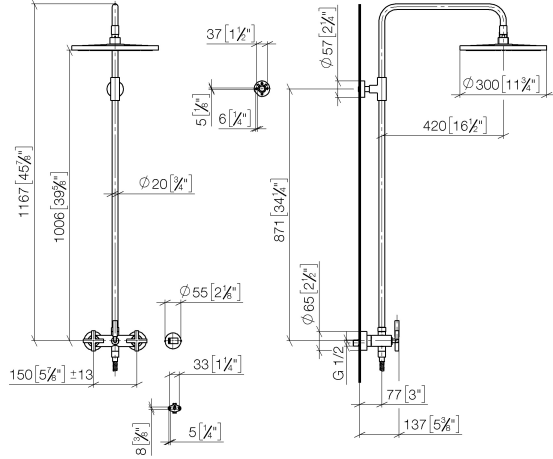

26 623 892

- shower with fixed riser projection 420mm
- overhead shower: rain flow
- rain shower Ø 300 mm
- rain shower with anti-scale system
- max. rainshower flow 6.8 l/min
- Function from: 6.5 l/min
- rotary diverter for fixed-riser shower/hand shower
- height of fittings up to rain shower (bottom edge) 1007mm
- height of fittings up to top edge of elbow 1167mm
- rosette for shower holder Ø 55mm
- rosette for wall mounting Ø 57mm
- rosette for shower mixer Ø 65mm
- gauge 150 mm - 13 mm
- 1500 mm metal shower hose
- 1/2" connection
- Pipe diameter 20 mm
- quick clearing

This article does not include a hand shower!

Intrinsic protection against back flow.

	Chrome	26 623 892-00 0010
	Brushed Platinum	26 623 892-06 0010
	Platinum	26 623 892-08 0010
	Dark Chrome	26 623 892-19 0010
	Brushed Durabrass (23kt Gold)	26 623 892-28 0010
	Matte Black	26 623 892-33 0010
	Brushed Champagne (22kt Gold)	26 623 892-46 0010
	Champagne (22kt Gold)	26 623 892-47 0010
	Brushed Chrome	26 623 892-93 0010
	Brushed Dark Platinum	26 623 892-99 0010

26 623 892

mm [inches]
1:10

26 623 892

Parts for other finishes can be found here: Brushed Platinum

Spare parts list

No.	Item Number	Name	Quantity used	Delivery time
1	04 12 05 091 10-00	shower	1	10
2	09 23 01 039 90	sieve	1	2
3	09 24 03 177 20-00	adaptor	1	10
4	04 28 22 101 20-00	spout	1	10
5	90 14 10 011 00 90	seal	1	2
6	90 17 11 037 00-00	holder	1	10
7	90 28 22 096 00-00	pipe	1	10
8	04 17 10 020 01-00	fitting	1	10
9	90 14 20 026 00 90	seal	1	2
10	28 050 892-00	TARA Wall bracket - Chrome	1	10
11	28 304 970-00	Metal shower hose 1/2" x 3/8" x 1500 mm - Chrome	1	2